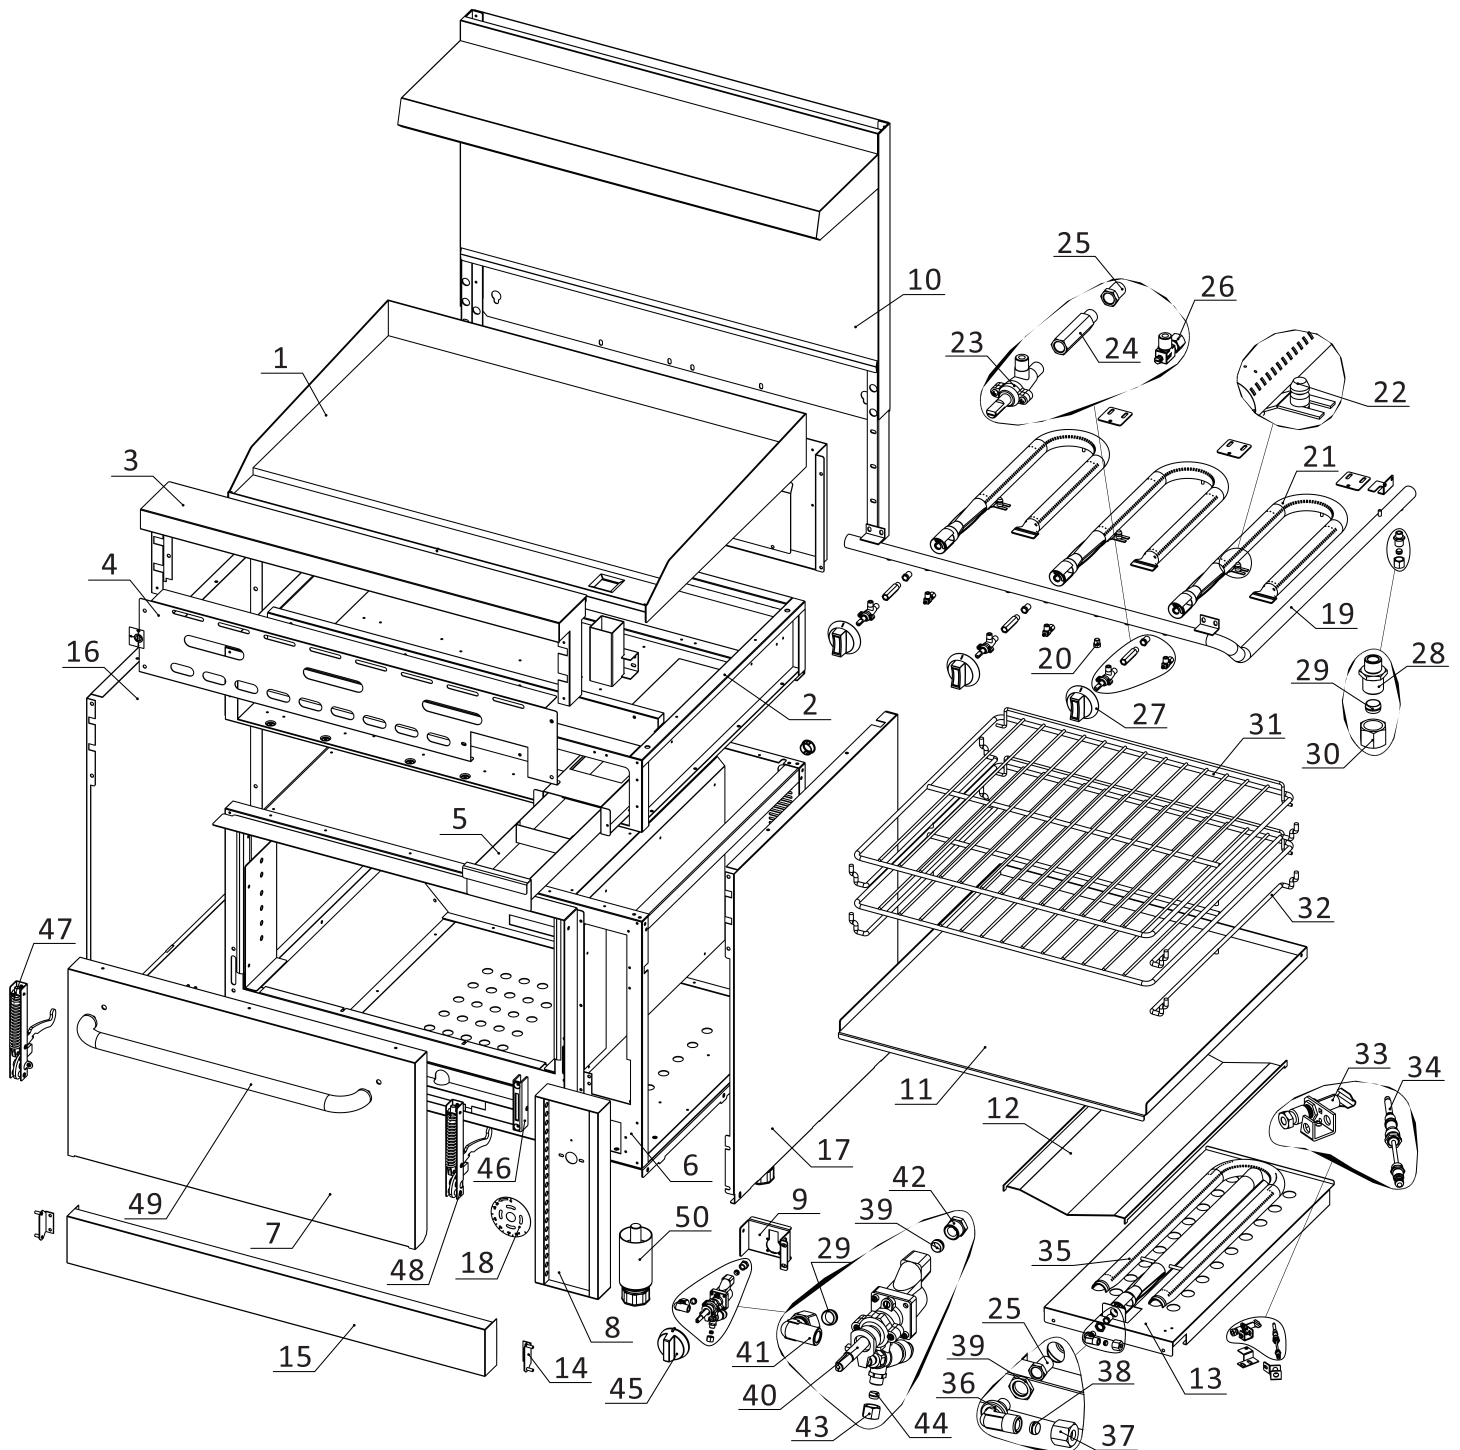

Parts Breakdown

Model **CE-CN-0914G-RC** 48189

Parts Breakdown

Model CE-CN-0914G-RC 48189

Item No.	Description	Position	Item No.	Description	Position	Item No.	Description	Position
AQ176	Griddle Plate Assembly for 48189	1	AJ605	Test Plug for 48189	20	AN208	Elbow Connector for 48189	37
AQ177	Bullnose Assembly for 48189	3	66214	Griddle Burner for 48189	21	AP789	Screw for 48189	38
AQ178	Front Control Panel for 48189	4	66208	Pilot for 48189	22	AL124	Compression Ring for 48189	39
AQ179	Griddle Crumb Tray for 48189	5	66205	Valve for 48189	23	AJ596	Flat Nut for 48189	40
AQ180	Oven Door Assembly for 48189	7	AQ192	Nozzle Extension Connector for 48189	24	66209	Thermostat Valve for 48189	41
AQ181	Oven Control Panel for 48189	8	AJ595	Oven Nozzle for 48189	25	AP109	Elbow Connecting the Thermostat Valve to Flexi Pipe for 48189	42
AQ182	Thermostat Valve Bracket for 48189	9	66207	Pilot Valve (Griddle) Single AP7 for 48189	26	AP795	Screw for 48189	43a
AQ183	Back Rising Plate for 48189	10	AJ601	Top Burner Knob for 48189	27	AP792	Screw for 48189	43b
AQ184	Oven Chamber Bottom Plate for 48189	11	AQ193	10 Straight Connector for 48189	28	AQ195	6 Compression Ring for 48189	44
AQ185	Oven Baffle Plate for 48189	12	AP141	Brass Olive for 48189	29	66204	Knob for Oven for 48189	45
AQ186	Oven Burner Hold Plate for 48189	13	AQ194	10 Nut for 48189	30	AJ579	Oven Door Hinge Bracket for 48189	46
AQ187	Front Door Hinge Bracket Assembly for 48189	14	66215	Wiring Grid for 48189	31	AQ196	Left Door Hinge for 48189	47
AQ188	Kick Plate for 48189	15	66216	Grid Rack for 48189	32	AQ197	Right Door Hinge for 48189	48
AQ189	Side Plate for 48189	16, 17	66201	Oven Pilot (NG) for 48189	33a	AQ198	Door Handle for 48189	49
AQ190	Oven Temperature Scale for 48189	18	66217	Thermocouple for 48189	35	66200	Leg for 48189	50
AQ191	Manifold for 48189	19	66202	Oven Burner for 48189	36			